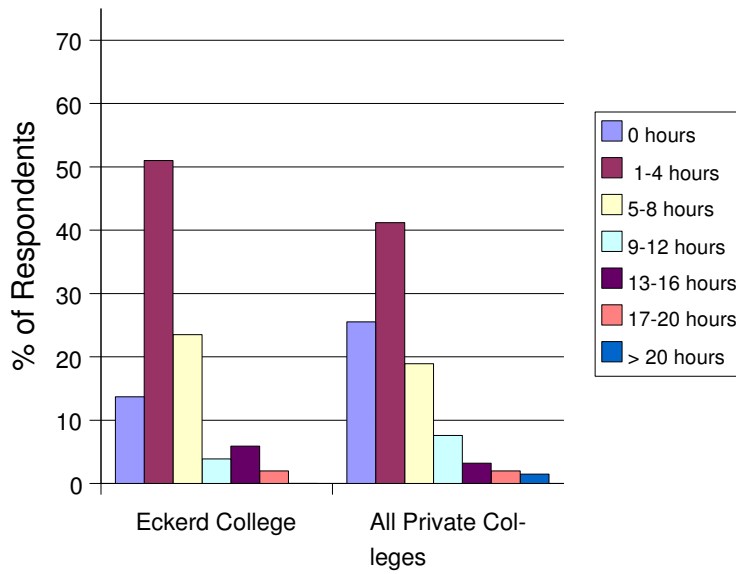

Scheduled Teaching

HEDS Data 204-2005

Charts prepared

By S. Weppner

Hour
 Eckerd College Mean: 11
 All Colleges Mean: 10.6

Preparing and Grading

Hour
 Eckerd College Mean: 12.6
 All Colleges Mean: 12.6

Research and Writing

Hour
 Eckerd College Mean: 3.2
 All Colleges Mean: 3.2

Other Creative Products

Hour
 Eckerd College Mean: 1.2
 All Colleges Mean: 1.4

Advising

Commitee Work

Other Administrative