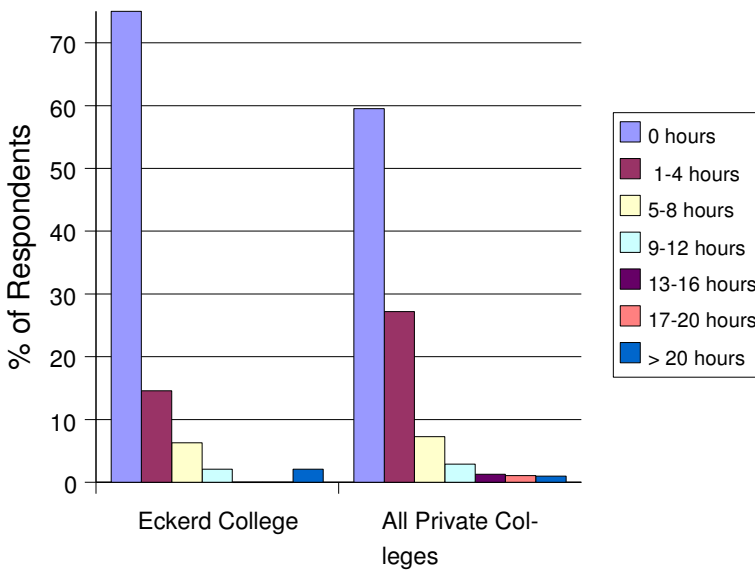

Scheduled Teaching

HEDS Data 204-2005

Charts prepared

By S. Weppner

Hour
 Eckerd College Mean: 11
 All Colleges Mean: 10.6

Preparing and Grading

Hour
 Eckerd College Mean: 12.6
 All Colleges Mean: 12.6

Research and Writing

Hour
 Eckerd College Mean: 3.2
 All Colleges Mean: 3.2

Other Creative Products

Hour
 Eckerd College Mean: 1.2
 All Colleges Mean: 1.4

Advising

Commitee Work

Other Administrative