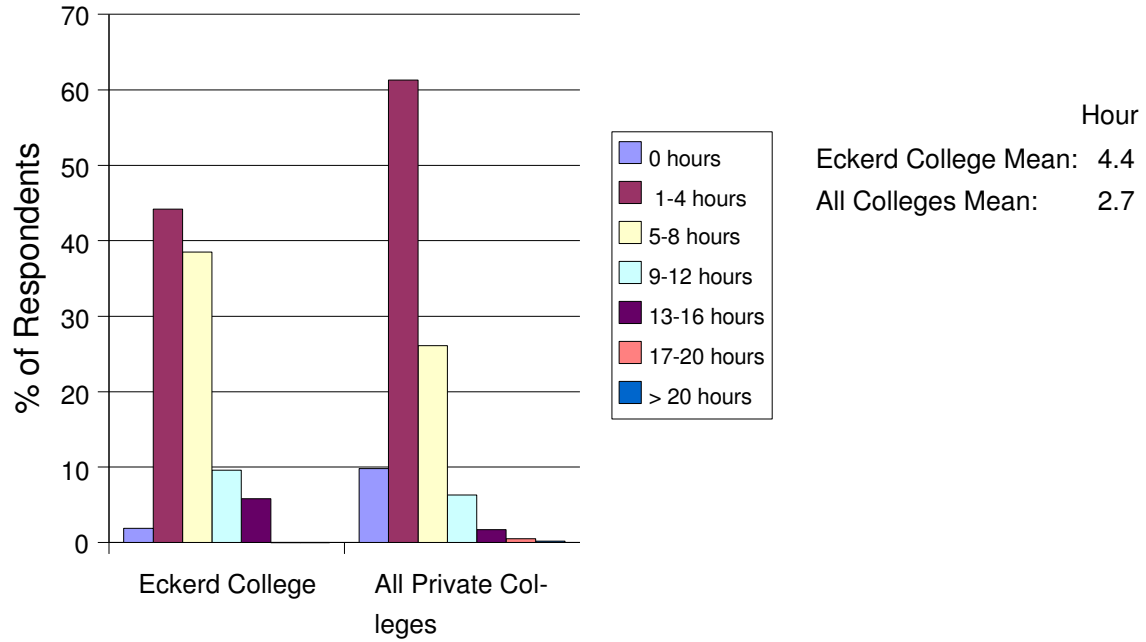

Scheduled Teaching

HEDS Data 204-2005

Charts prepared

By S. Weppner

Hour
 Eckerd College Mean: 11
 All Colleges Mean: 10.6

Preparing and Grading

Hour
 Eckerd College Mean: 12.6
 All Colleges Mean: 12.6

Research and Writing

Hour
 Eckerd College Mean: 3.2
 All Colleges Mean: 3.2

Other Creative Products

Hour
 Eckerd College Mean: 1.2
 All Colleges Mean: 1.4

Advising

Commitee Work

Other Administrative