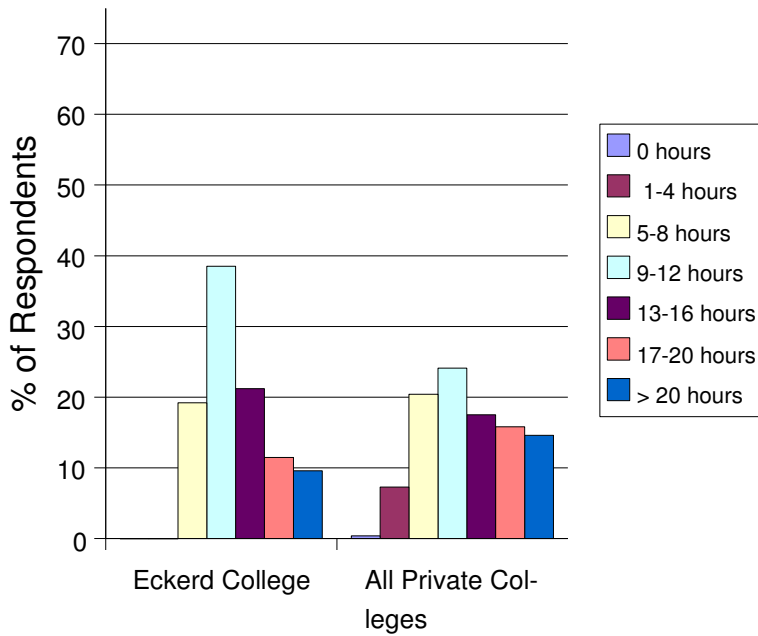

Scheduled Teaching

HEDS Data 204-2005

Charts prepared

By S. Weppner

Hour
 Eckerd College Mean: 11
 All Colleges Mean: 10.6

Preparing and Grading

Hour
 Eckerd College Mean: 12.6
 All Colleges Mean: 12.6

Research and Writing

Hour
 Eckerd College Mean: 3.2
 All Colleges Mean: 3.2

Other Creative Products

Hour
 Eckerd College Mean: 1.2
 All Colleges Mean: 1.4

Advising

Commitee Work

Other Administrative