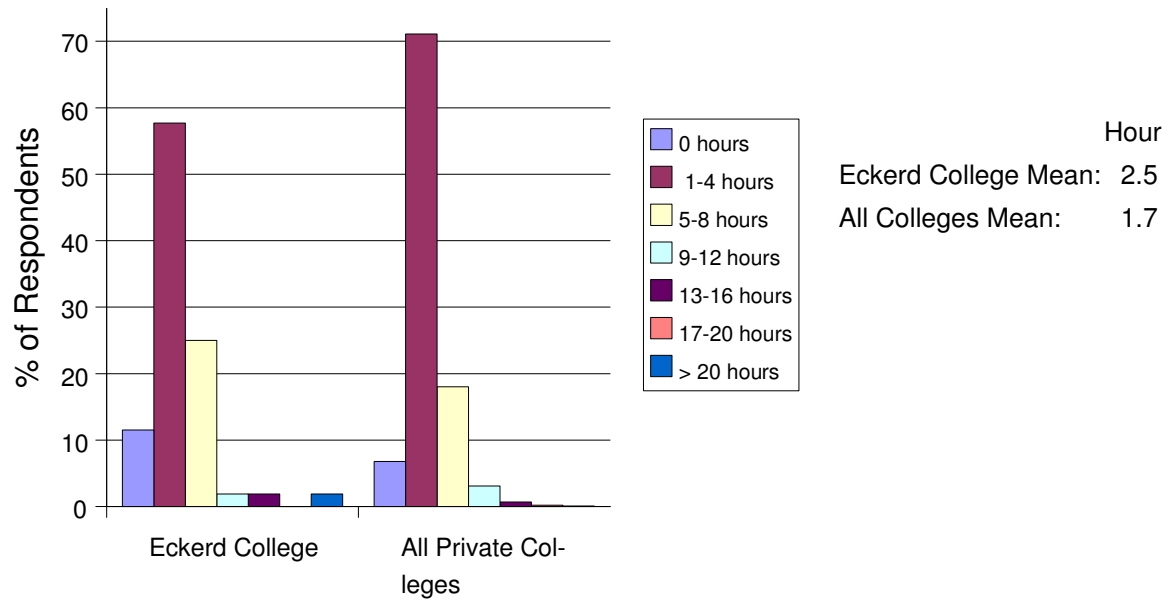

Hour
 Eckerd College Mean: 3.2
 All Colleges Mean: 3.2

Other Creative Products

Hour
 Eckerd College Mean: 1.2
 All Colleges Mean: 1.4

Advising

Commitee Work

Other Administrative