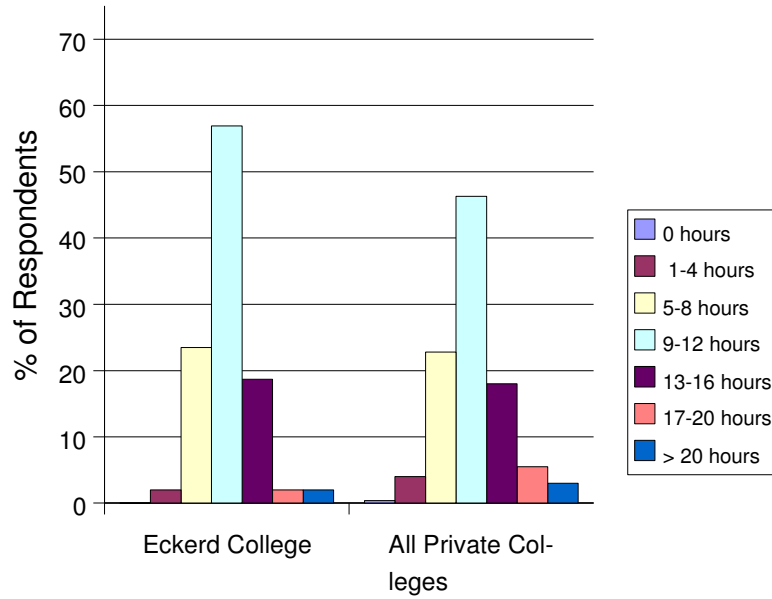

Scheduled Teaching

HEDS Data 204-2005

Charts prepared

By S. Weppner

Hour
 Eckerd College Mean: 11
 All Colleges Mean: 10.6

Preparing and Grading

Hour
 Eckerd College Mean: 12.6
 All Colleges Mean: 12.6

Research and Writing

Hour
 Eckerd College Mean: 3.2
 All Colleges Mean: 3.2

Other Creative Products

Hour
 Eckerd College Mean: 1.2
 All Colleges Mean: 1.4

Advising

Commitee Work

Other Administrative